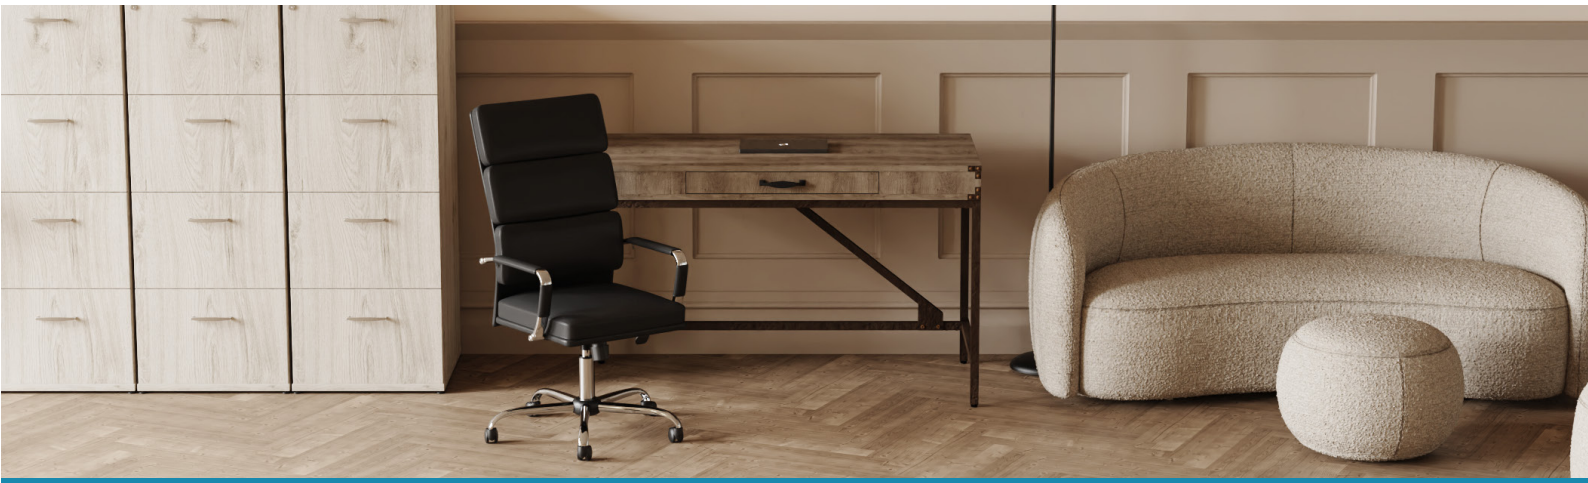

CONTEMPORARY DESKING

FLEUR SMART STORAGE DESK