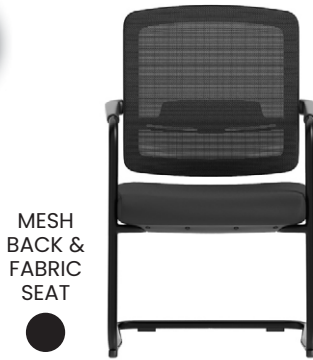

Only
£112
each

NEW!

MESH
BACK &
FABRIC
SEAT

FLINT
DD-FLT01