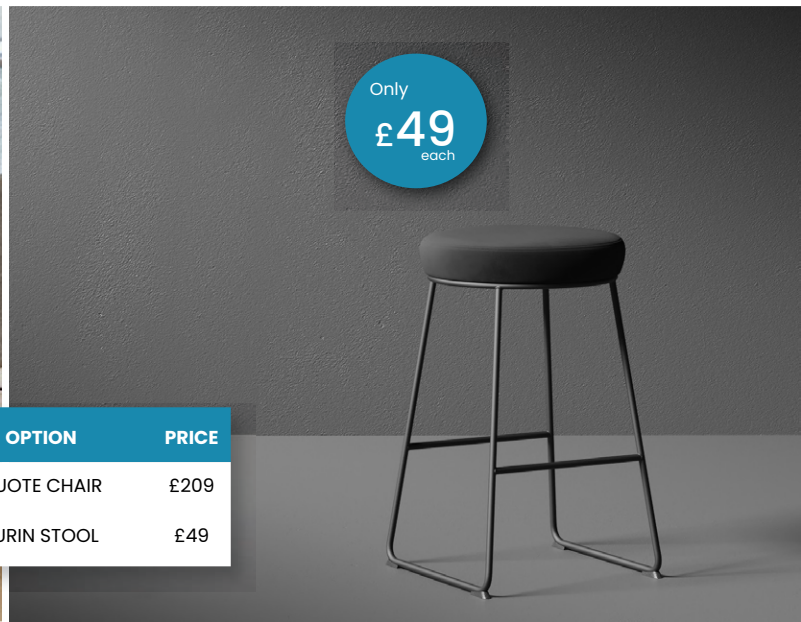

Example CODE: DD-QMPSGRY = Multi Purpose Shelf in Grey Finish.

CAFÉ & BISTRO

QUOTE

CODE	OPTION	PRICE
DD-QURC01	QUOTE CHAIR	£209
DD-TN01BLK	TURIN STOOL	£49

TURIN STOOL

BISTRO STOOLS

CODE	OPTION	PRICE
DD-STW01BLK	STOWE INKY BLACK	£127
DD-STW01BRN	STOWE PECAN BROWN	£127
DD-HEP01CHAR	HEPSCOTT CHARCOAL	£132
DD-HEP01BLUE	HEPSCOTT DENIM BLUE	£132
DD-CHF01BLK	CHARFORD INKY BLACK	£110
DD-CHF01BRN	CHARFORD PECAN BROWN	£110
DD-MRL01GRN	MARLOW FOREST GREEN	£137
DD-MRL01GRY	MARLOW PEWTER GREY	£137
DD-BRY01OATM	BRAYFORD OATMEAL	£127
DD-BRY01BLUE	BRAYFORD OCEAN BLUE	£127