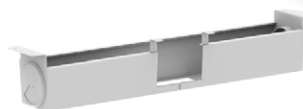

3 COLOUR OPTIONS

Black White Silver

SILVER CABLE BASKET CODE	COLOUR	WIDTH (MM)	PRICE
DD-ICB800SLV	SILVER	800	£54
DD-ICB10SILV	SILVER	1000	£57
DD-ICB12SLV	SILVER	1200	£60
DD-ICB14SLV	SILVER	1400	£64
DD-ICB16SLV	SILVER	1600	£65

UNIVERSAL CABLE TRAY CODE	COLOUR	WIDTH (MM)	PRICE
DD-UCTSILV	SILVER	660-1150	£40
DD-UCTWHT	WHITE	660-1150	£40
DD-UCTBLK	BLACK	660-1150	£40

6 TOP & PANEL LEG FINISHES

3 METAL LEG COLOUR OPTIONS